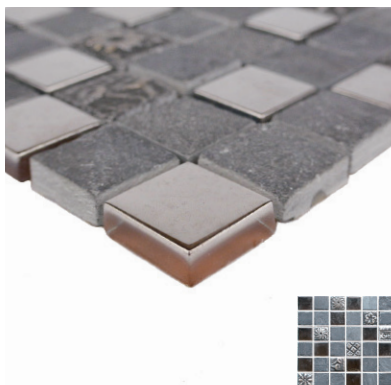

■ GBM® | Monarchy Collection

Tuvalu
WHSMNC0101-TU
1"x1"

Antigua
WHSMNC0101-AN
1"x1"

Grenada
WHSMNC0101-GR
1"x1"

Bhutan
WHSMNC0101-BH
1"x1"

RECOMMENDED APPLICATIONS

 Residential	✓	 Indoor	✓
 Light Commercial	✓	 Outdoor	✗
 Heavy Commercial	✓	 Wall	✓
 Bath/Shower	✗	 Floor	✗
 Fireplace	✗		

TECHNICAL SPECIFICATIONS

 Tile Thickness	5/16"(8mm)
 Shade Variation	V3(Moderate Variation)
 Frost Resistant	Yes
 Water Resistant	No
 Chemical Resistant	No

Please refer to the TCNA Handbook for Proper Installation Methods for Glass Tile & Mosaic.