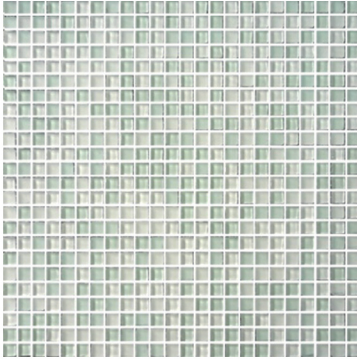

Brown Under

As the manufacture, GBM offers an extensive, range of high end glass mosaic, exclusively to our dealers and distributors. See our products for yourself and be ready for a surprise!
GBM It's your factory!

Ice Cube
3/8x3/8

Cats Eye
3/8x3/8

Blue Streak
3/8x3/8

Sand
3/8x3/8

Topaz
3/8x3/8

Brown Under
3/8x3/8

Spring
3/8x3/8

Nickel
3/8x3/8