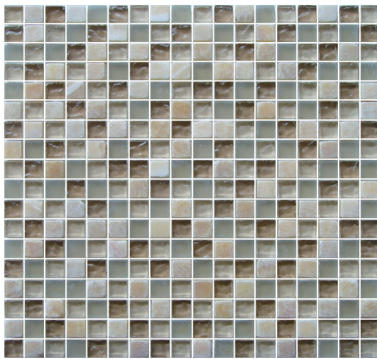

# Quartz Collection

NDA-1503  
5/8x5/8

CMM-1506  
5/8x5/8

GSBL-1563  
5/8x5/8

DASF-1511  
5/8x5/8

DAF-1512  
5/8x5/8

DAF-1538  
5/8x5/8

As the manufacture, GBM offers an extensive, range of high end glass mosaic, exclusively to our dealers and distributors. See our products for yourself and be ready for a surprise!  
**GBM It's your factory!**