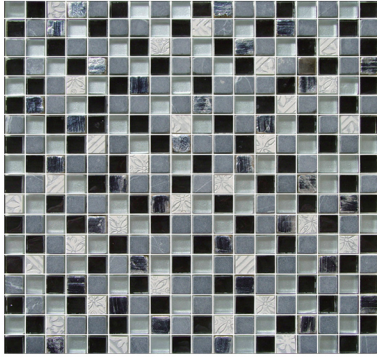

# Quartz Collection

NDA-1503  
5/8x5/8

CMM-1506  
5/8x5/8

GSBL-1563  
5/8x5/8

DASF-1511  
5/8x5/8

DAF-1512  
5/8x5/8

DAF-1538  
5/8x5/8

As the manufacture, GBM offers an extensive, range of high end glass mosaic, exclusively to our dealers and distributors. See our products for yourself and be ready for a surprise!  
**GBM It's your factory!**

Lunar(24030258)

Lug Nut(DAS-1406)