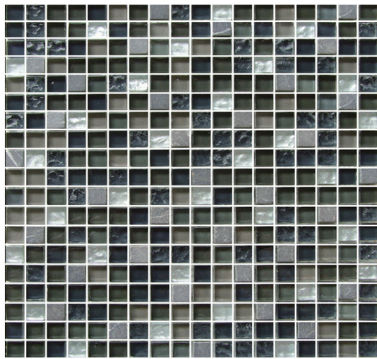

# Quartz Collection

NDA-1503  
5/8x5/8

CMM-1506  
5/8x5/8

GSBL-1563  
5/8x5/8

DASF-1511  
5/8x5/8

DAF-1512  
5/8x5/8

DAF-1538  
5/8x5/8

As the manufacture, GBM offers an extensive, range of high end glass mosaic, exclusively to our dealers and distributors. See our products for yourself and be ready for a surprise!  
**GBM It's your factory!**