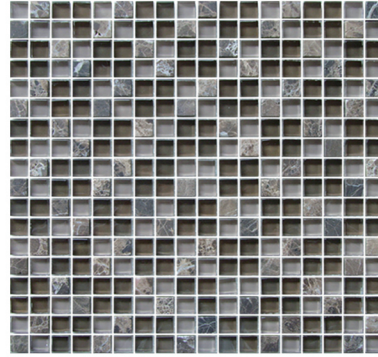

# Quartz Collection

NDA-1503  
5/8x5/8

CMM-1506  
5/8x5/8

GSBL-1563  
5/8x5/8

DASF-1511  
5/8x5/8

DAF-1512  
5/8x5/8

DAF-1538  
5/8x5/8

As the manufacture, GBM offers an extensive, range of high end glass mosaic, exclusively to our dealers and distributors. See our products for yourself and be ready for a surprise!  
**GBM It's your factory!**

Lunar(24030258)

Lug Nut(DAS-1406)