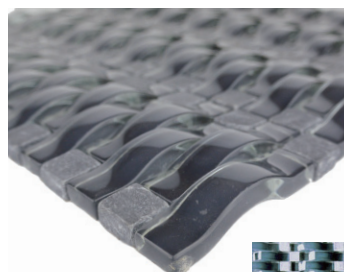

# ■ GBM® | Wave Collection

**Uovo(CG01)**  
WHSWAVE3D-UO  
5/8"x21/2", 5/8"x5/8"

**Verde(CGB05)**  
WHSWAVE3D-VE  
5/8"x21/2", 5/8"x5/8"

**Marron(CG07)**  
WHSWAVE3D-MA  
5/8"x21/2", 5/8"x5/8"

**Crepusculo(CG08)**  
WHSWAVE3D-CR  
5/8"x21/2", 5/8"x5/8"

**Sabbia(CGB06)**  
WHSWAVE3D-SA  
5/8"x21/2", 5/8"x5/8"

**Perla(CG03)**  
WHSWAVE3D-PE  
5/8"x21/2", 5/8"x5/8"

**RECOMMENDED APPLICATIONS**

Residential	✓	Indoor	✓
Light Commercial	✓	Outdoor	✗
Heavy Commercial	✓	Wall	✓
Bath/Shower	✗	Floor	✗
Fireplace	✓		