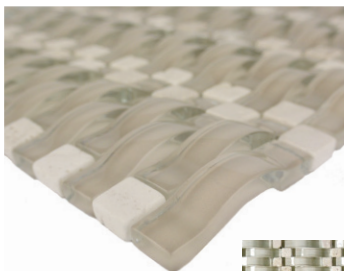

# ■ GBM® | Wave Collection

**Uovo(CG01)**  
WHSWAVE3D-UO  
5/8"x21/2", 5/8"x5/8"

**Verde(CGB05)**  
WHSWAVE3D-VE  
5/8"x21/2", 5/8"x5/8"

**Marron(CG07)**  
WHSWAVE3D-MA  
5/8"x21/2", 5/8"x5/8"

**Crepusculo(CG08)**  
WHSWAVE3D-CR  
5/8"x21/2", 5/8"x5/8"

**Sabbia(CGB06)**  
WHSWAVE3D-SA  
5/8"x21/2", 5/8"x5/8"

**Perla(CG03)**  
WHSWAVE3D-PE  
5/8"x21/2", 5/8"x5/8"

**RECOMMENDED APPLICATIONS**

Residential	✓	Indoor	✓
Light Commercial	✓	Outdoor	✗
Heavy Commercial	✓	Wall	✓
Bath/Shower	✗	Floor	✗
Fireplace	✓		

**TECHNICAL SPECIFICATIONS**

Tile Thickness	5/16"(8mm)
Shade Variation	V1(Uniform Appearance)
Frost Resistant	No
Water Resistant	Yes
Chemical Resistant	No

\*\*\*Please refer to the TCNA Handbook for Proper Installation Methods for Glass Tile & Mosaic.\*\*\*