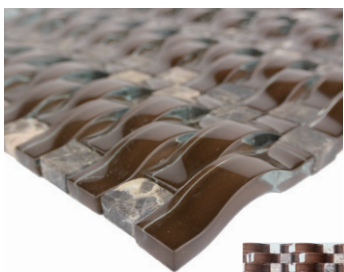

# ■ GBM® | Wave Collection

**Uovo(CG01)**  
WHSWAVE3D-UO  
5/8"x21/2", 5/8"x5/8"

**Verde(CGB05)**  
WHSWAVE3D-VE  
5/8"x21/2", 5/8"x5/8"

**Marron(CG07)**  
WHSWAVE3D-MA  
5/8"x21/2", 5/8"x5/8"

**Crepusculo(CG08)**  
WHSWAVE3D-CR  
5/8"x21/2", 5/8"x5/8"

**Sabbia(CGB06)**  
WHSWAVE3D-SA  
5/8"x21/2", 5/8"x5/8"

**Perla(CG03)**  
WHSWAVE3D-PE  
5/8"x21/2", 5/8"x5/8"

**RECOMMENDED APPLICATIONS**

Residential	✓	Indoor	✓
Light Commercial	✓	Outdoor	✗
Heavy Commercial	✓	Wall	✓
Bath/Shower	✗	Floor	✗
Fireplace	✓		