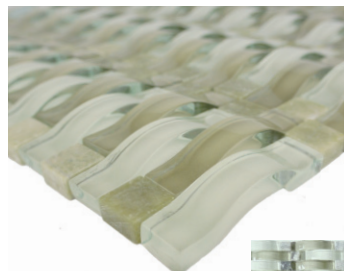

# ■ GBM® | Wave Collection

**Uovo(CG01)**  
WHSWAVE3D-UO  
5/8"x21/2", 5/8"x5/8"

**Verde(CGB05)**  
WHSWAVE3D-VE  
5/8"x21/2", 5/8"x5/8"

**Marron(CG07)**  
WHSWAVE3D-MA  
5/8"x21/2", 5/8"x5/8"

**Crepusculo(CG08)**  
WHSWAVE3D-CR  
5/8"x21/2", 5/8"x5/8"

**Sabbia(CGB06)**  
WHSWAVE3D-SA  
5/8"x21/2", 5/8"x5/8"

**Perla(CG03)**  
WHSWAVE3D-PE  
5/8"x21/2", 5/8"x5/8"

**RECOMMENDED APPLICATIONS**

Residential	✓	Indoor	✓
Light Commercial	✓	Outdoor	✗
Heavy Commercial	✓	Wall	✓
Bath/Shower	✗	Floor	✗
Fireplace	✓		

**TECHNICAL SPECIFICATIONS**

Tile Thickness	5/16"(8mm)
Shade Variation	V1(Uniform Appearance)
Frost Resistant	No
Water Resistant	Yes
Chemical Resistant	No

\*\*\*Please refer to the TCNA Handbook for Proper Installation Methods for Glass Tile & Mosaic.\*\*\*